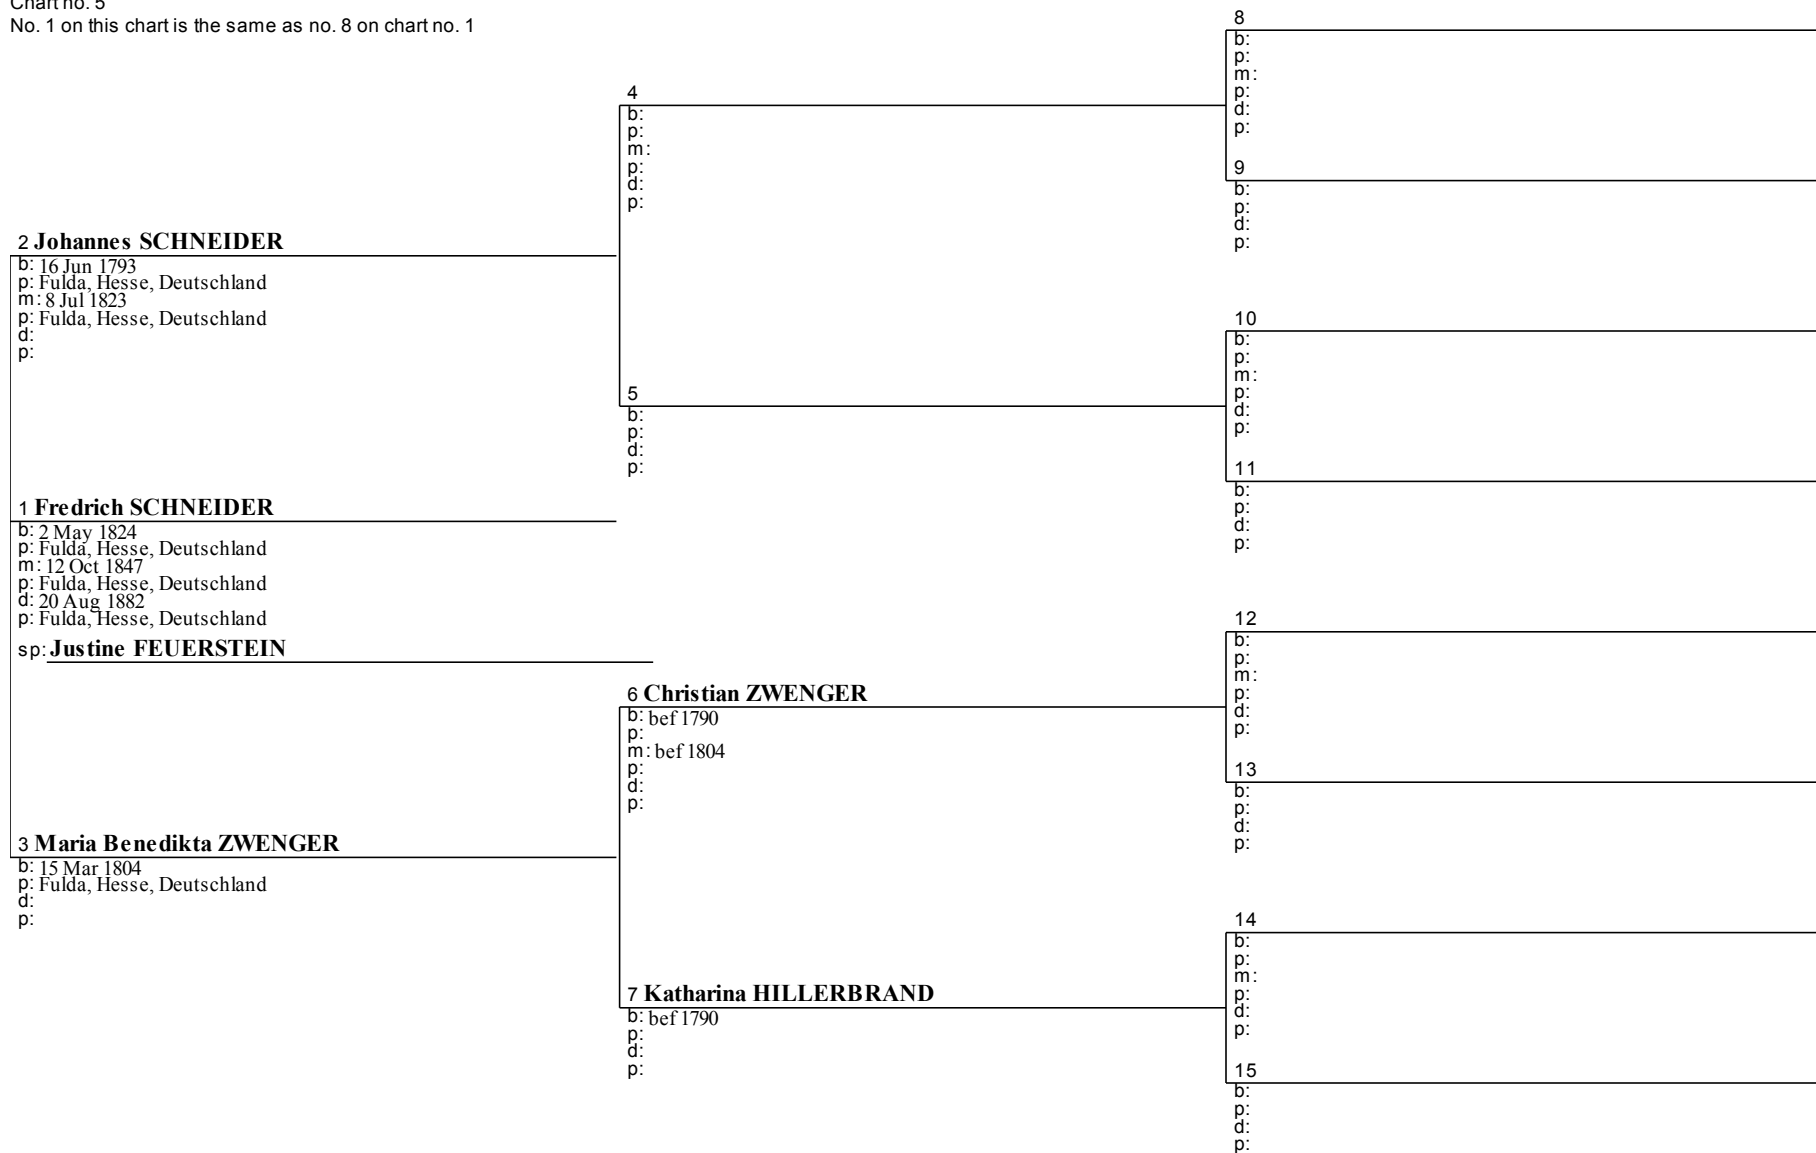

Pedigree Chart - Dorothea Elisabeth SCHNEIDER

6 January 2016

Chart no. 5

No. 1 on this chart is the same as no. 8 on chart no. 1

Pedigree Chart - Dorothea Elisabeth SCHNEIDER

6 January 2016

Chart no. 6

No. 1 on this chart is the same as no. 9 on chart no. 1