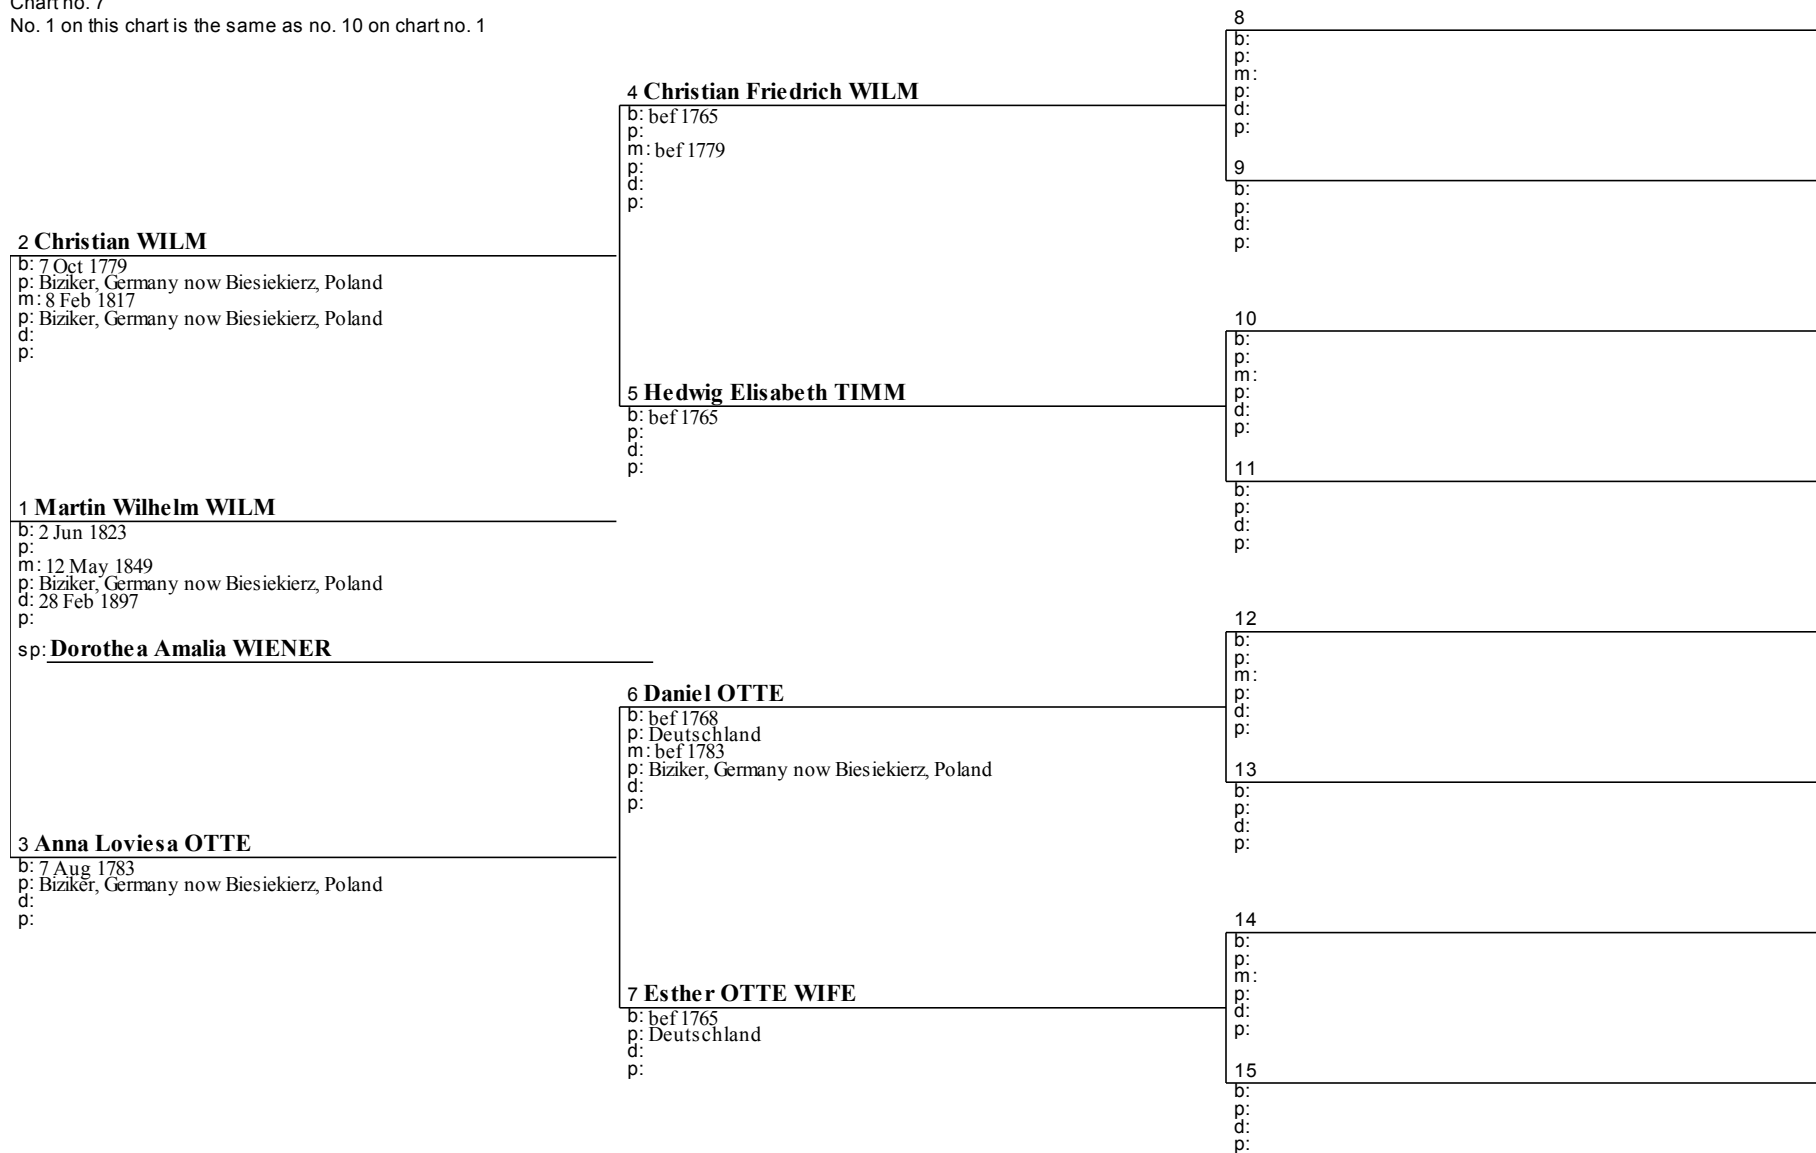

Pedigree Chart - Klaus Hans Freidrich PETERS

6 January 2016

Chart no. 7

No. 1 on this chart is the same as no. 10 on chart no. 1