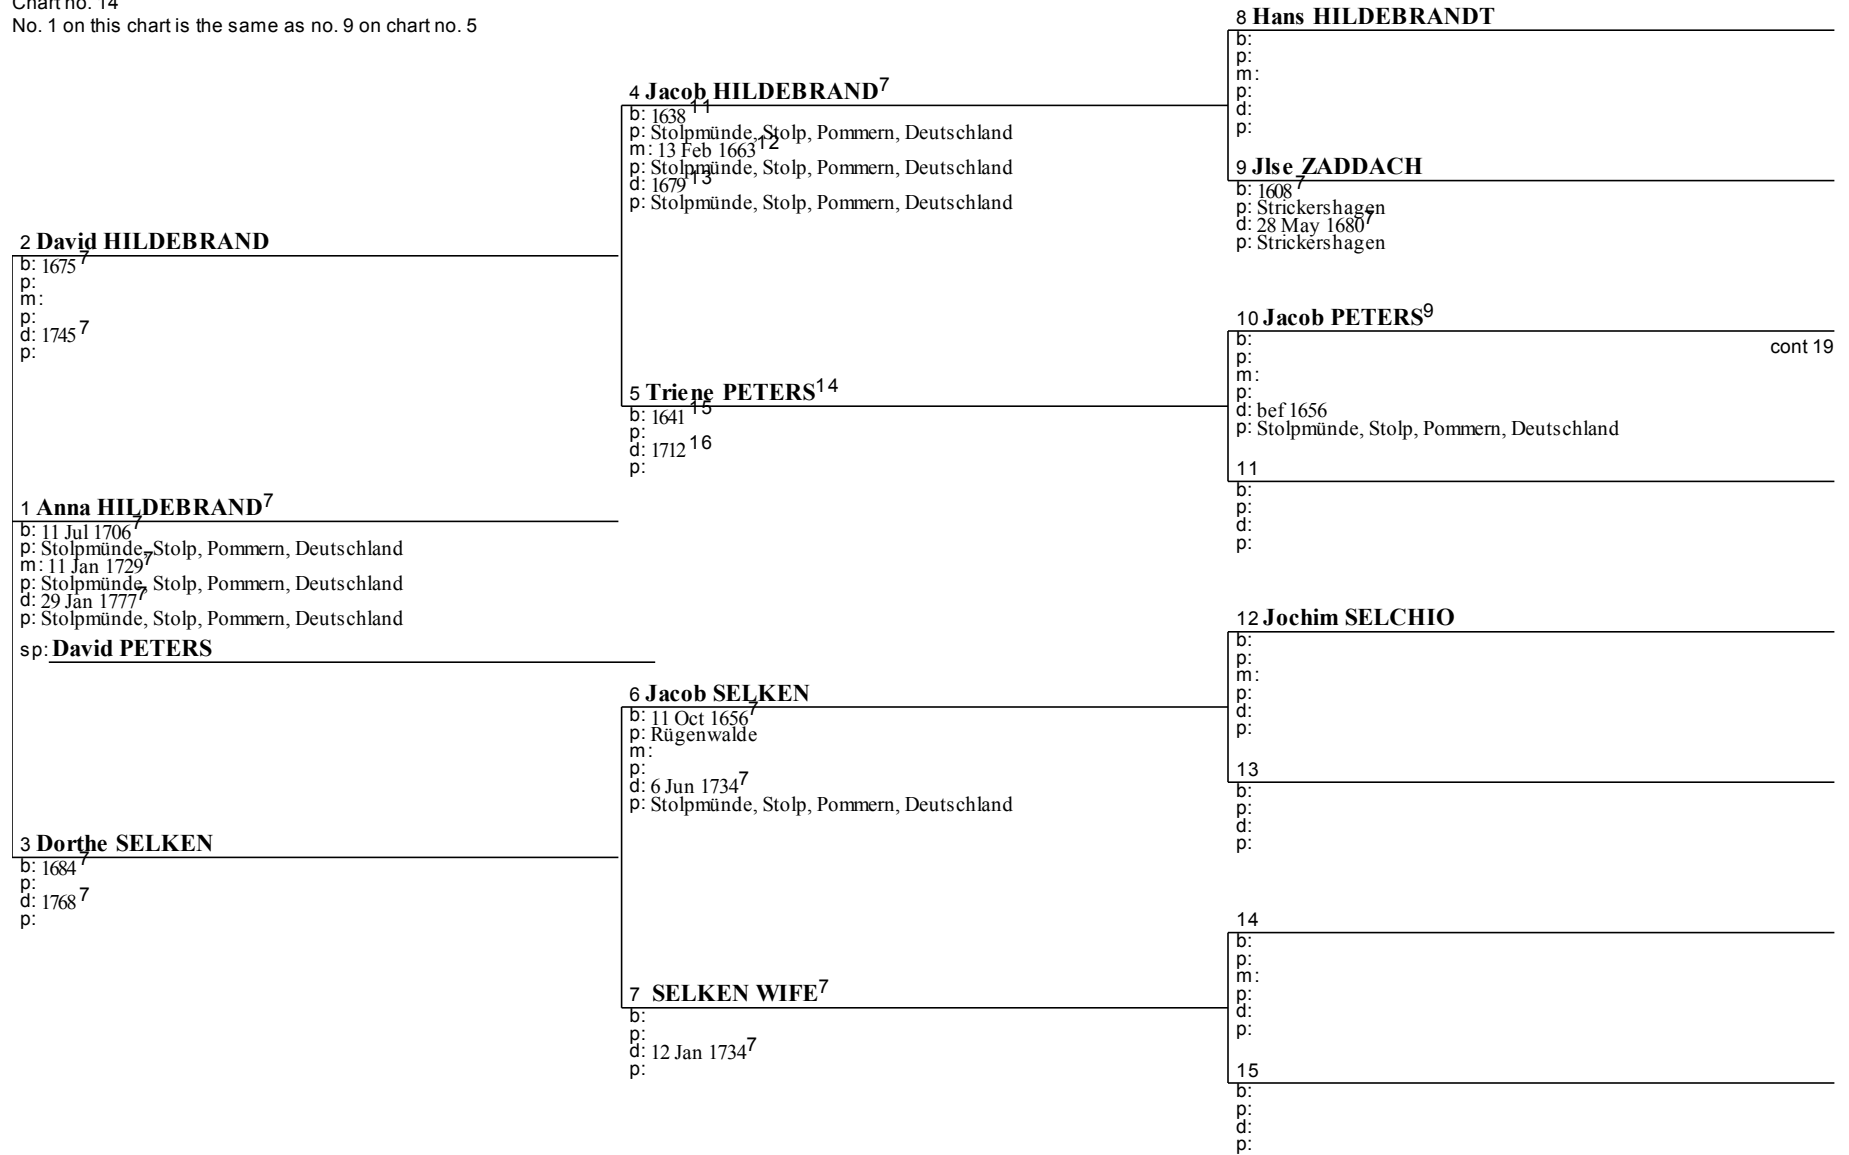

# Pedigree Chart - Klaus Hans Freidrich PETERS

6 January 2016

Chart no. 14

No. 1 on this chart is the same as no. 9 on chart no. 5