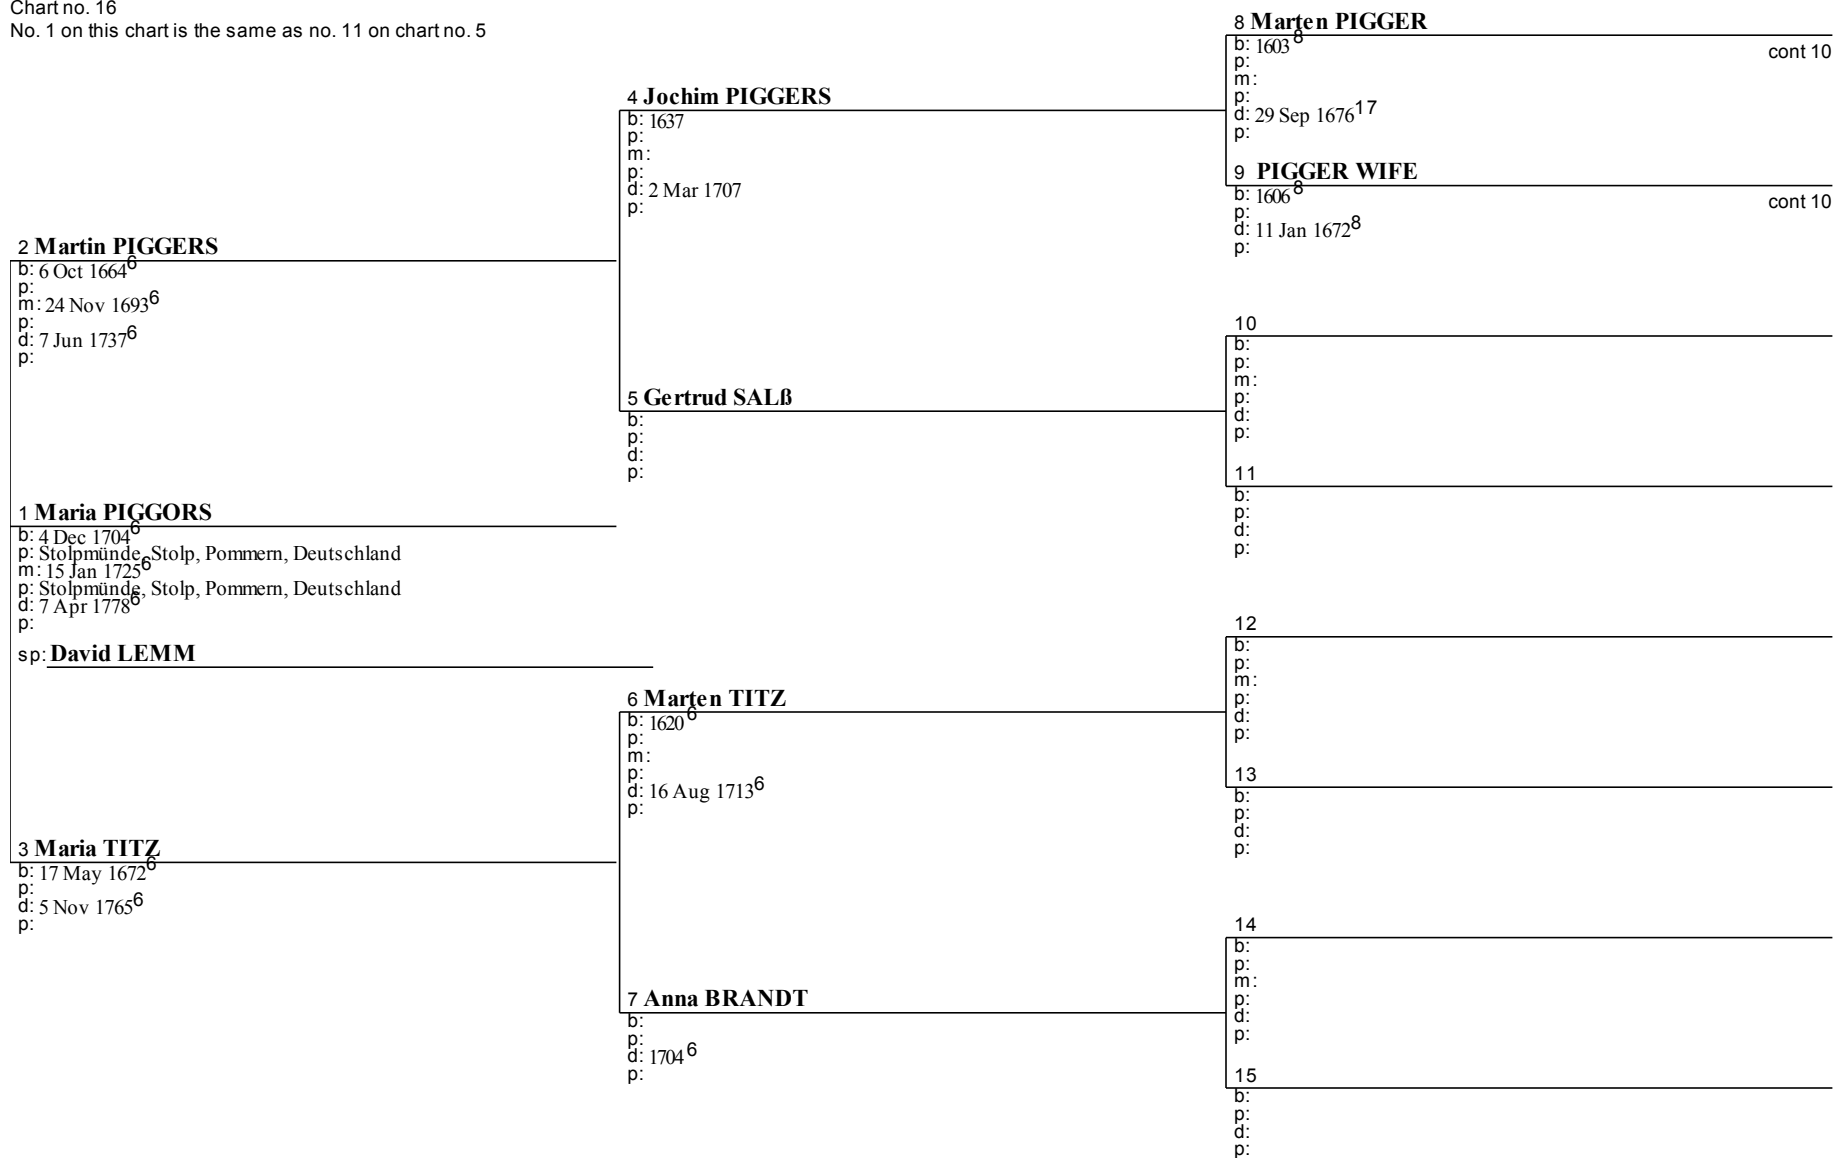

Pedigree Chart - Klaus Hans Freidrich PETERS

6 January 2016

Chart no. 16

No. 1 on this chart is the same as no. 11 on chart no. 5