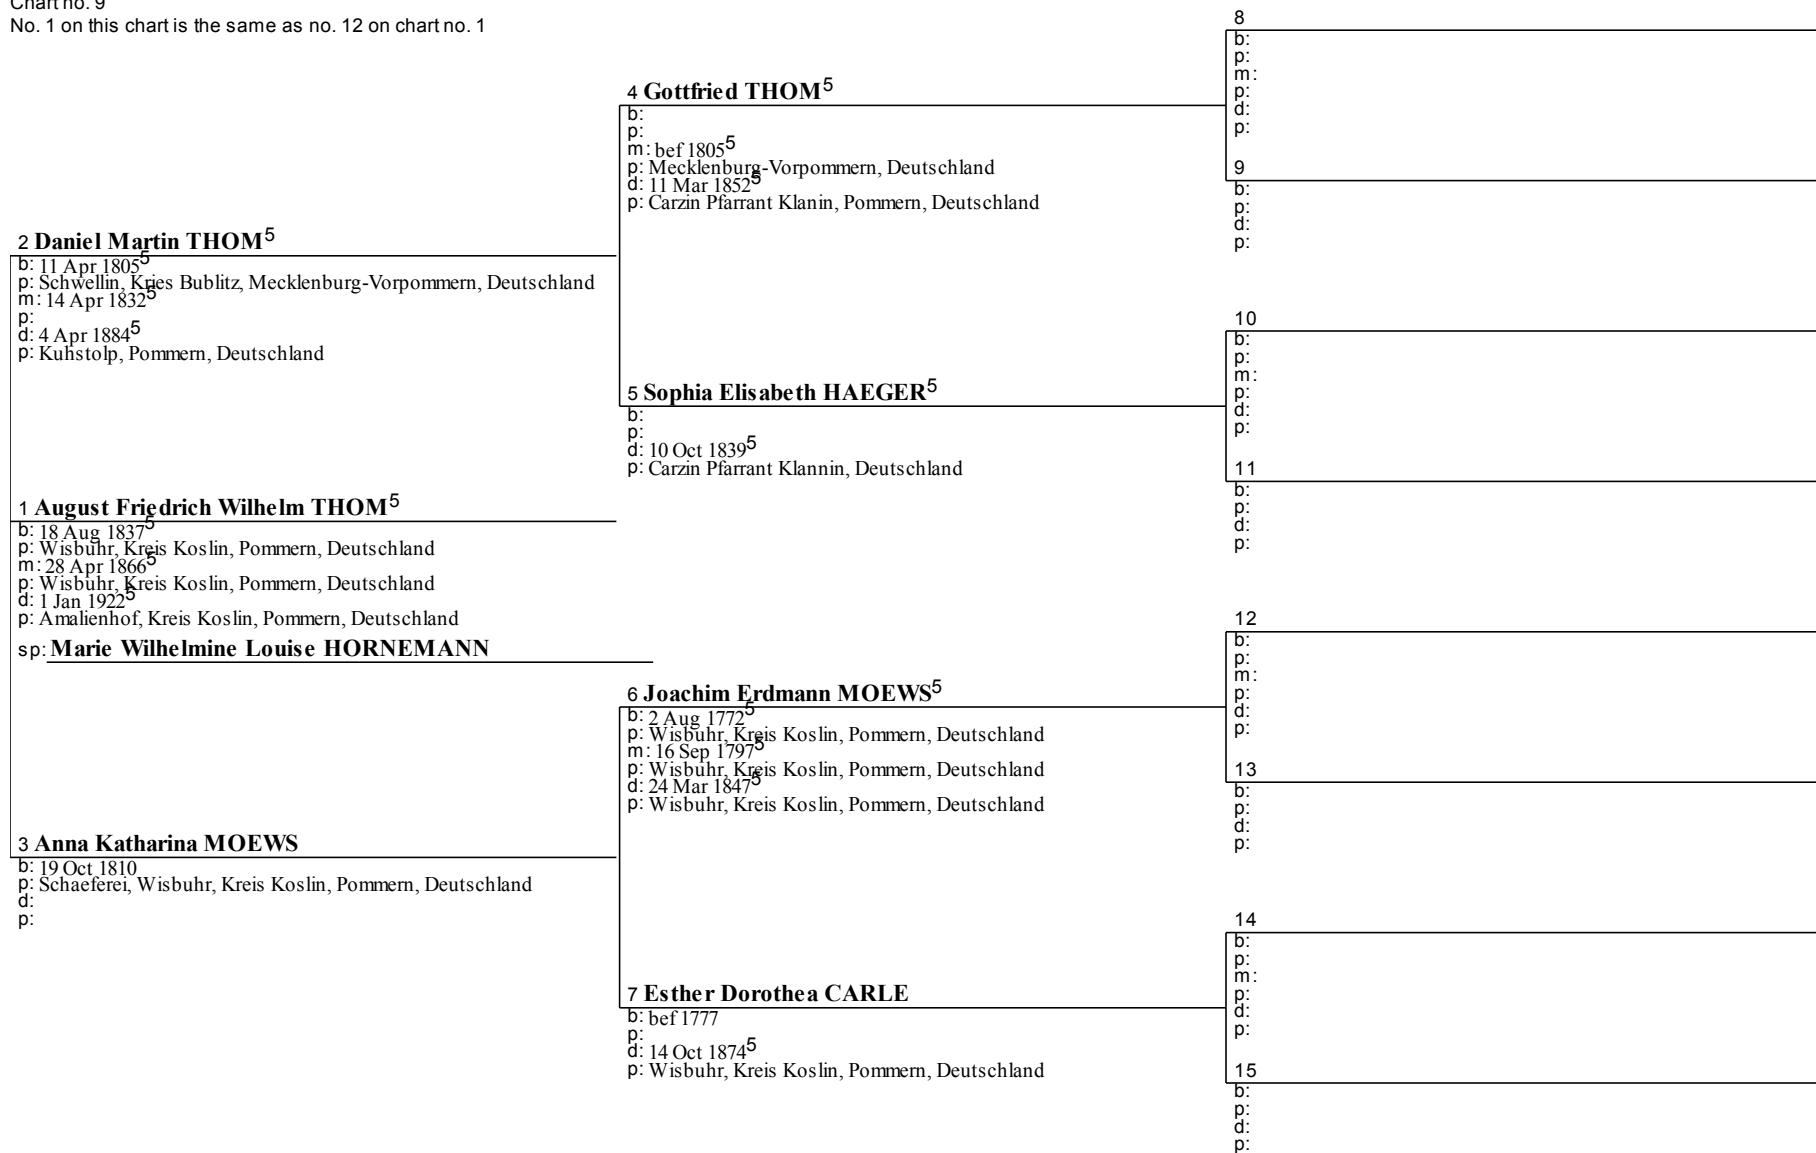

Pedigree Chart - Klaus Hans Freidrich PETERS

6 January 2016

Chart no. 9

No. 1 on this chart is the same as no. 12 on chart no. 1