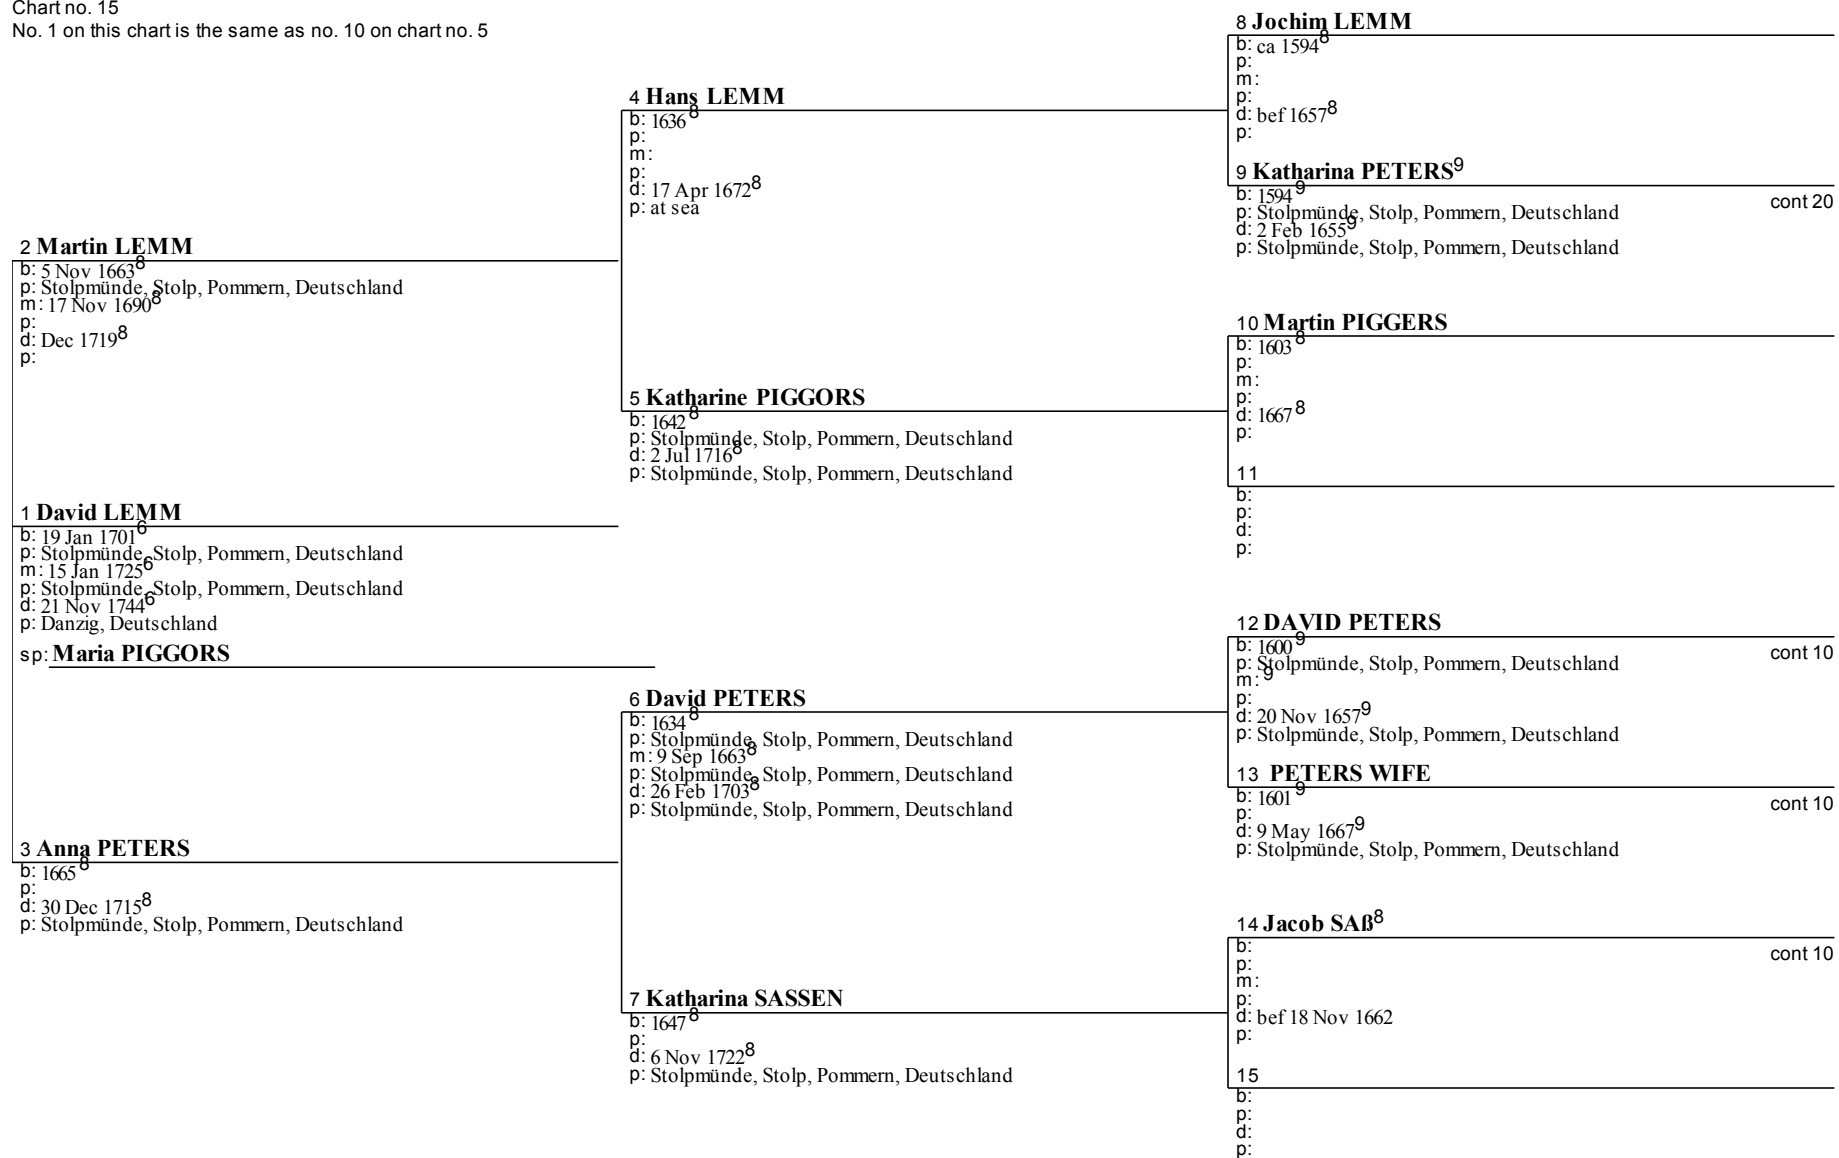

Pedigree Chart - Klaus Hans Freidrich PETERS

6 January 2016

Chart no. 15

No. 1 on this chart is the same as no. 10 on chart no. 5