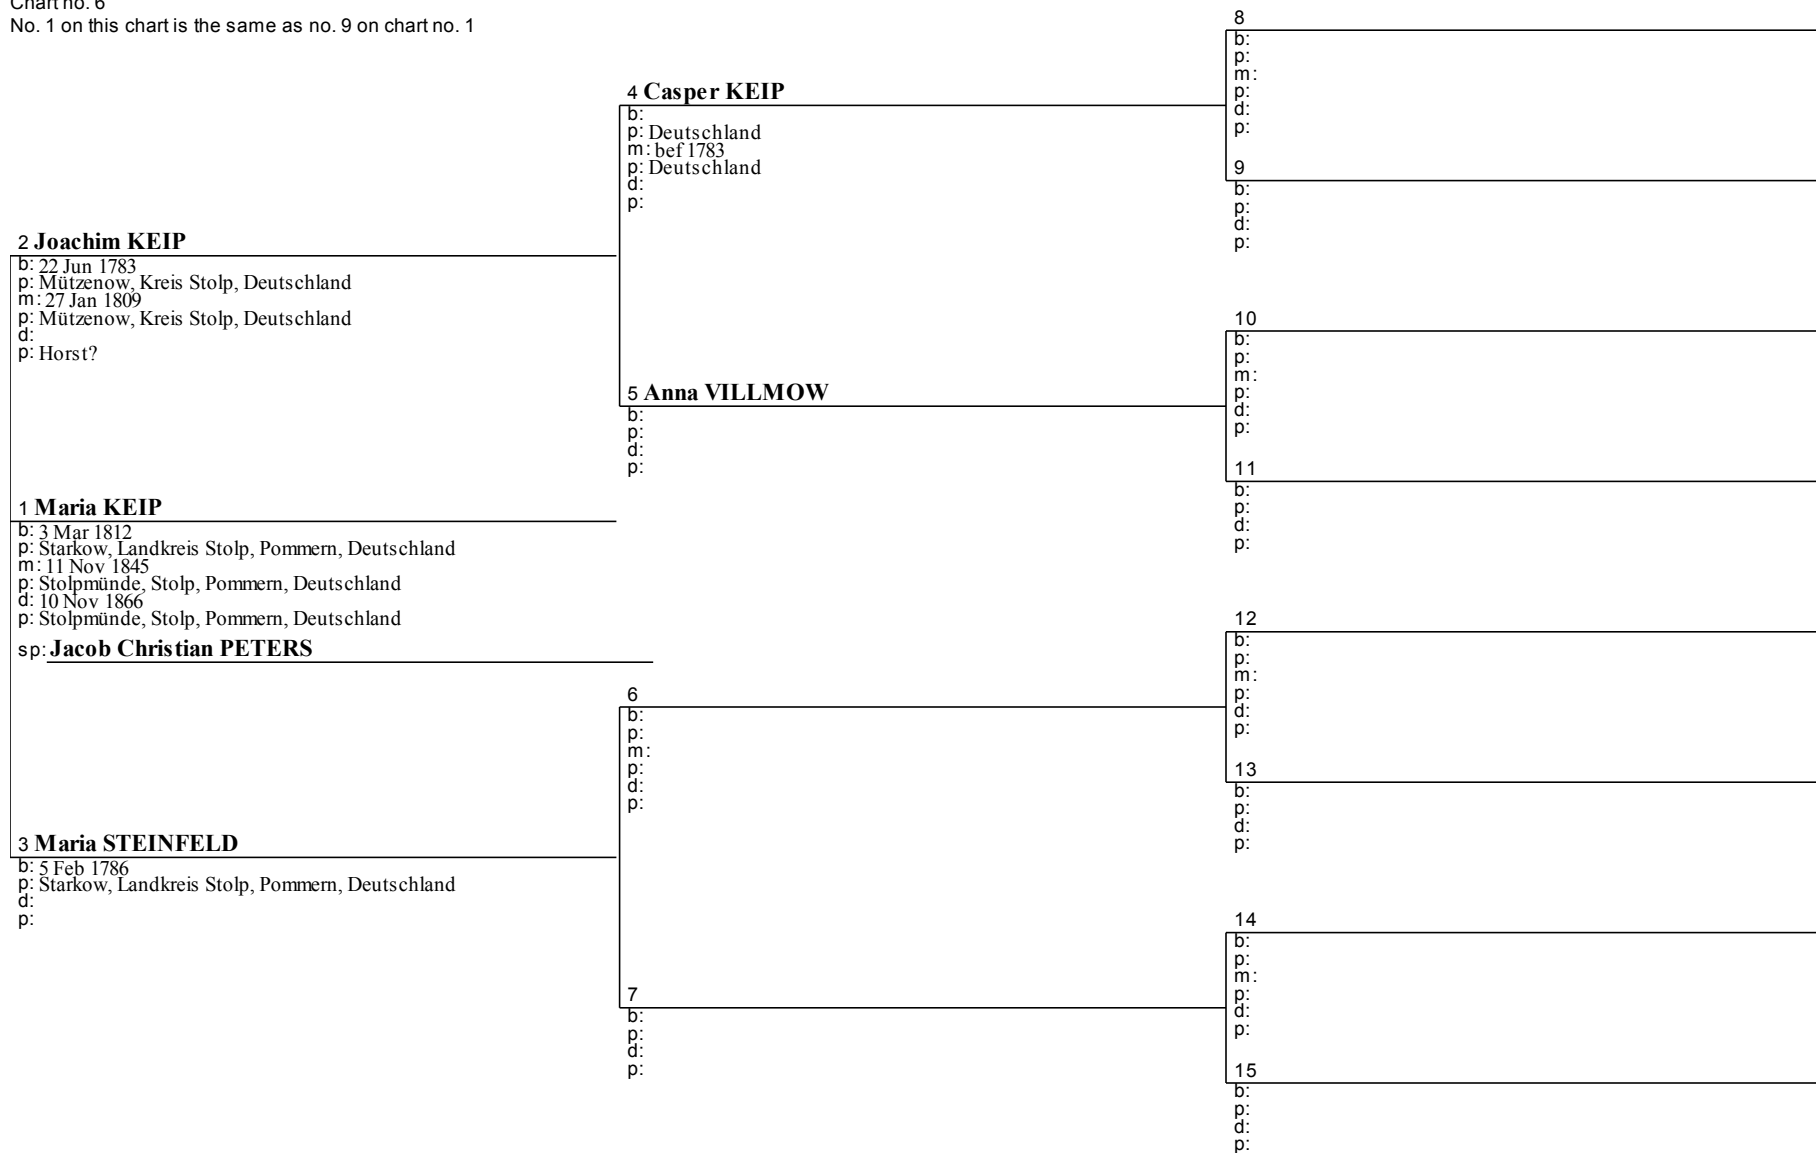

# Pedigree Chart - Klaus Hans Freidrich PETERS

6 January 2016

Chart no. 6

No. 1 on this chart is the same as no. 9 on chart no. 1